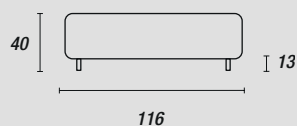

Papilo outdoor

ORDER
HERE

CASAITALIA

www.CasaltaliaShowroom.com

Phone: 239-331-4111

		-		
	Seduta - Seat		Fantasmino - Low-cut	
Rivestimento Upholstering (5)	Sfoderabile Removable			
	Non sfoderabile Not removable	-	-	
Imbottiture Padding (2-3-4)				
	D.35kg/m³	Dryfeel®	EPS+fibra di poliestere	

INFORMAZIONI TECNICHE

Struttura: 1

Masselli portanti in legno okume' di vari spessori e pannelli di legno multistrati di okume'.

Molleggio: 1

Seduta in tessuto Batyline.

Note:

Prefodera in materiale traspirante.
Disponibile a richiesta cover idrorepellente termosaldata (per specifiche tecniche vedi pagina materiali, finiture e avvertenze).

Di serie versione da esterni con gomma drenante.

TECHNICAL INFORMATION

Structure: 1

Solid wood bearing okume' blocks of various thicknesses and panels of multilayered okume'.

Springing: 1

Seat supported by Batyline fabric.

Note:

Pre-lining in breathable material.
Water-repellent heat-sealed cover available on request (for technical specifications see materials, finishes and warnings page).

Standard outdoor version with drainage foam.

Piedini - Feet:

di serie Metacrilato

Metacrilato trasparente