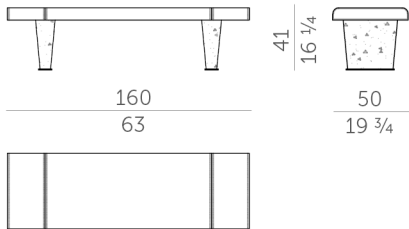

Cheope

Bench

CHEOPE.4100