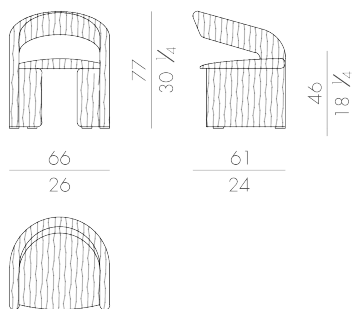

Materials

Fabric, Leather

Dimensions

66 W x 61 D x 77 H cm (LEAF.1040)

HESSENTIA | CORNELIO CAPPELLINI

Leaf

Armchair

HESENTIA | CORNELIO CAPPELLINI

Leaf

Armchair

HESENTIA | CORNELIO CAPPELLINI

Leaf

Armchair

LEAF.1040

Leaf

Armchair