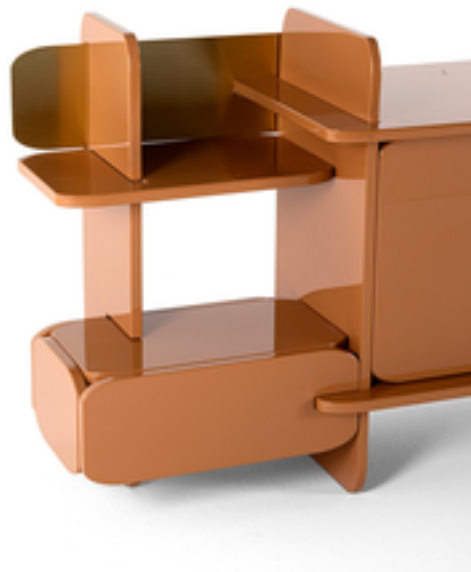

Greffage

Design Claudio Cappellini - 2022

Storage unit

Description

The Greffage storage unit is composed of closed and open spaces to contain and display objects and accessories. A metal detail on the external side breaks the patterns creating a play of lights with the surrounding environment. The elements that compose the storage unit, combined with care, are grafted together giving life to an elegant element whose soft and harmonious lines suit perfectly to any contemporary ambiances.

Materials

Lacquer, Metal

Dimensions

257 W x 50 D x 87 H cm (GREFFAGE.13400/LA)

Greffage

Storage unit

HESSENTIA | CORNELIO CAPPELLINI

Greffage