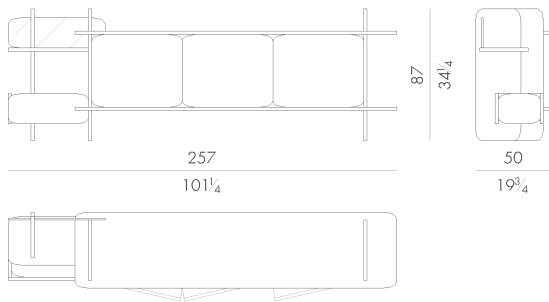

Greffage

Storage unit

GREFFAGE.13400/LA