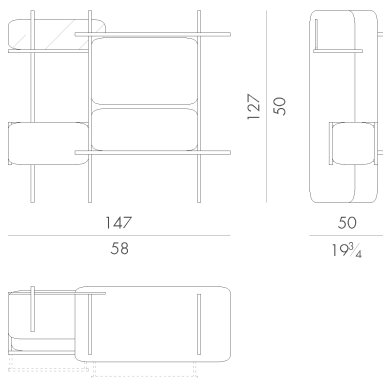

GREFFAGE.13200/LA