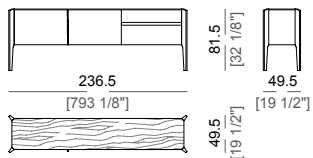

Sideboard Madia

6300401-09